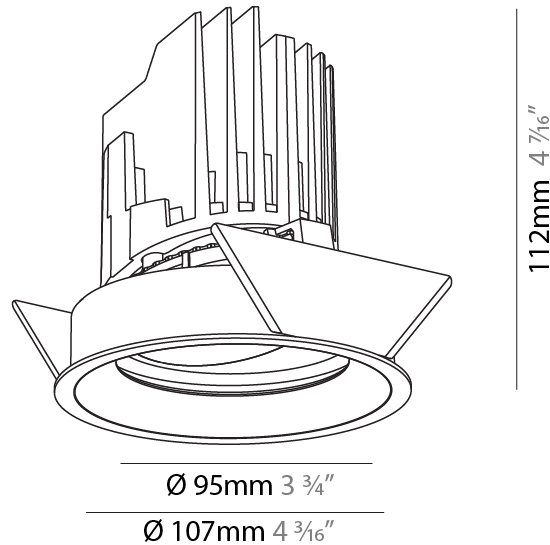

GENERAL

Series: Bioniq
 Subseries: Bioniq Round Adjustable
 Brand: Prolicht
 Division: Architectural
 Mounting Type: Recessed
 Mounting Location: Ceiling
 Subcategory: Downlight

PHYSICAL

Shape: Round
 Diameter (mm): 107
 Diameter (in): 4 3/16
 Height (mm): 112
 Height (in): 4 7/16
 Ceiling Thickness (mm): 10 / 12.5 / 15
 Ceiling Thickness (in): 3/8 or 1/2 or 9/16
 Min. Recessing Depth (mm): 130
 Min. Recessing Depth (in): 5 1/8
 Light Distribution: Adjustable / Downlight
 Weight (kg): 0.47
 Weight (lbs): 1.04
 Fixture Finish: SSR / BKV / CWI / CRY / HAB / UFT / ITA / RUA / FTG / MYG / LOD / PUS / FRO / FUP / KIA / POP / BLS / SPG / MEY / GOH / GUM / CHC / COM / ABZ / JAG / OBR / MOS / ROR
 Fixture Material: Aluminum Die Cast
 Cut-out Measurements: 98mm / 3 7/8"

OPTICAL

Reflector°: 10
 Optic°: Lens Pack - No Lens
 Adjustability: Rotational 355°; Tilt 30°

RATINGS AND CERTIFICATIONS

Certified By: Certified for North American Standards
 IP rating: IP20

BIONIQ ROUND ADJUSTABLE RECESSED